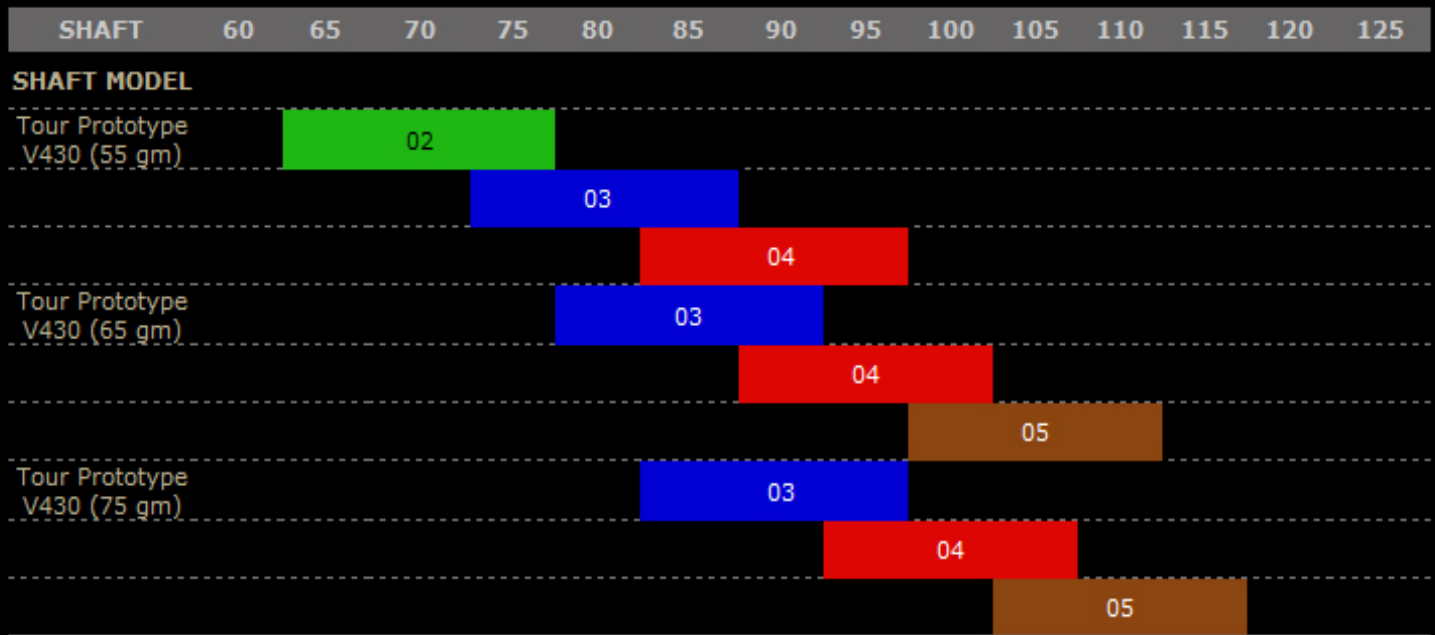

## OBAN FITTING CHART

The Swing Speed Rating is used to identify the overall stiffness of the golf shaft, and is one of the elements in the club fitting process. We recommend working with an approved Club Fitter to ensure all elements of your swing are factored into selecting the best Oban Performance Golf Shaft for your game.

### Club Head Speed (MPH)

### Club Head Speed (MPH)

SHAFT 60 65 70 75 80 85 90 95 100 105 110 115 120 125

**SHAFT MODEL**

**OBAN FLEX CHART**

SHAFT	OBAN FLEX
L	01
A	02
R	03
S	04
X	05
XX	06