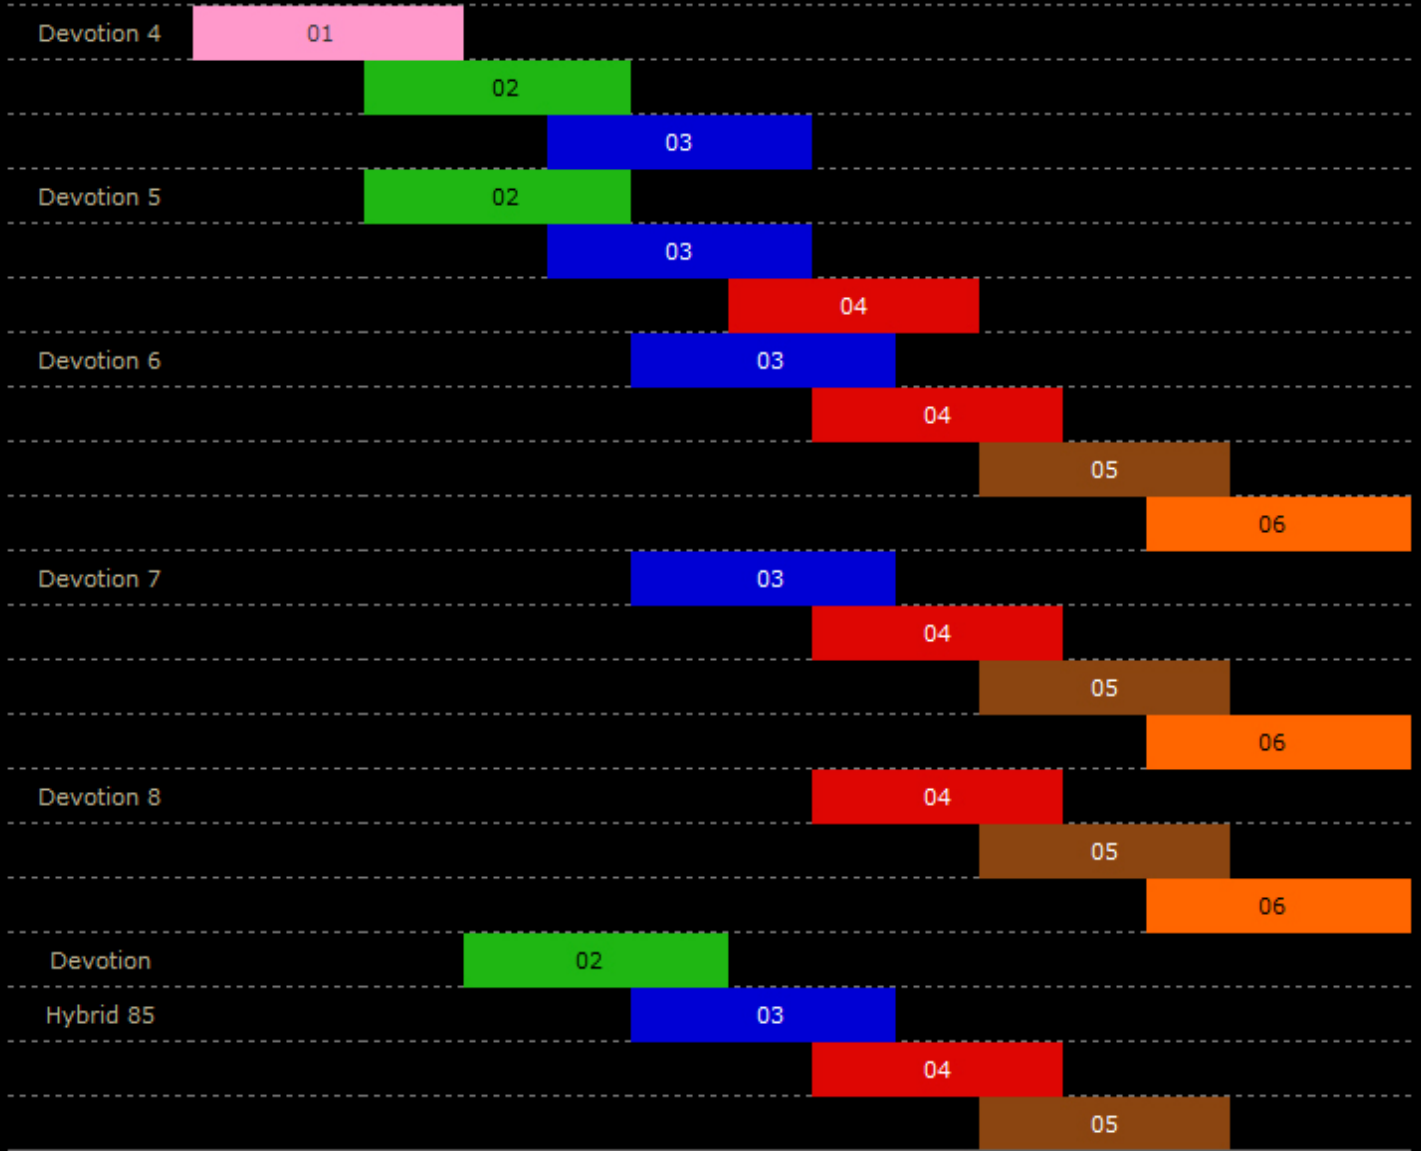

## OBAN FITTING CHART

The Swing Speed Rating is used to identify the overall stiffness of the golf shaft, and is one of the elements in the club fitting process. We recommend working with an approved Club Fitter to ensure all elements of your swing are factored into selecting the best Oban Performance Golf Shaft for your game.

### Club Head Speed (MPH)

### Club Head Speed (MPH)

SHAFT 60 65 70 75 80 85 90 95 100 105 110 115 120 125

**SHAFT MODEL**

**OBAN FLEX CHART**

SHAFT	OBAN FLEX
L	01
A	02
R	03
S	04
X	05
XX	06