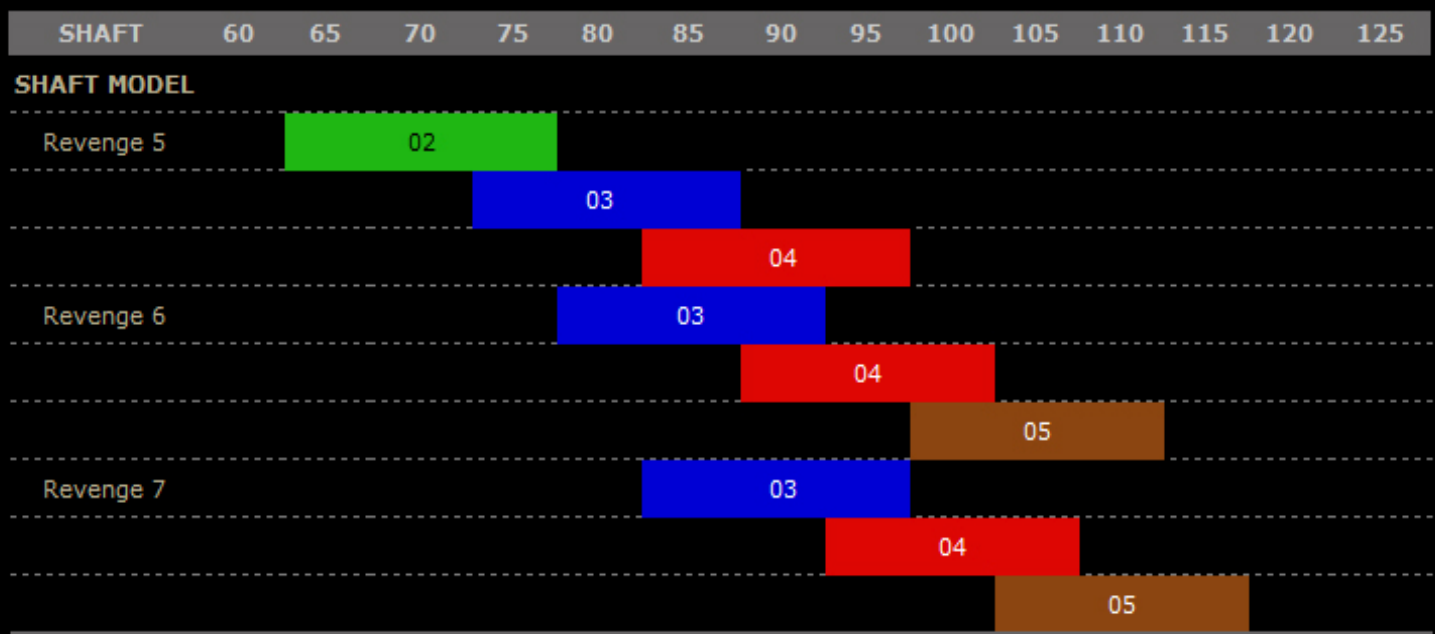

## OBAN FITTING CHART

The Swing Speed Rating is used to identify the overall stiffness of the golf shaft, and is one of the elements in the club fitting process. We recommend working with an approved Club Fitter to ensure all elements of your swing are factored into selecting the best Oban Performance Golf Shaft for your game.

### Club Head Speed (MPH)

### Club Head Speed (MPH)

SHAFT 60 65 70 75 80 85 90 95 100 105 110 115 120 125

**SHAFT MODEL**

**OBAN FLEX CHART**

SHAFT	OBAN FLEX
L	01
A	02
R	03
S	04
X	05
XX	06